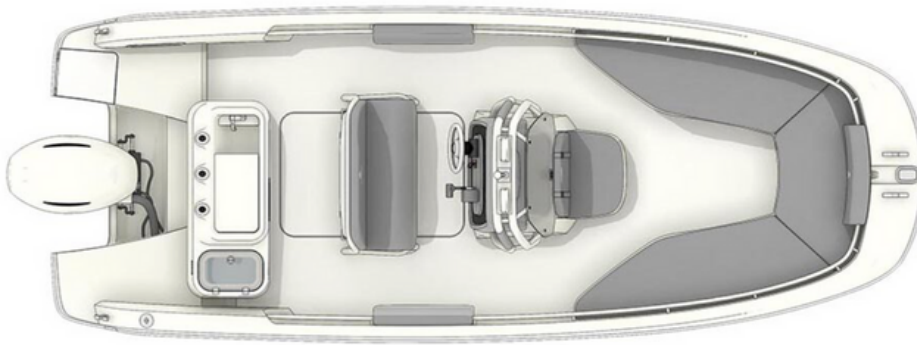

H X 200

Characteristics

Engine : Yamaha gasoline
100hp / 115hp / 150hp

Fuel capacity : 200 L
Length : 6.1 m
Person capacity : 8

Equipments

Hydraulic steering
Navigation lights
Underwater lights
Color : "Personal White"
Upholstery : "Titanium"

Options

GPS
Hi-Fi Fusion System
Fridge
Kit fisherman

And more...

FROM 32 700 € ex. VAT
QUOTE ON REQUEST

Personal white

Attack grey

+33 4 93 87 80 92

+33 6 68 70 09 96