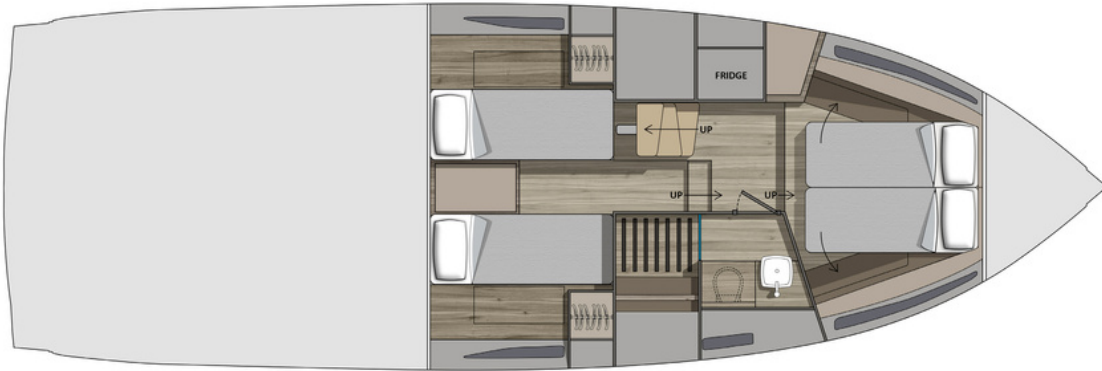

+33 4 93 87 80 92

+33 6 68 70 09 96

+33 6 63 27 34 71

contact@beaulieumarine.com

www.beaulieumarine.com