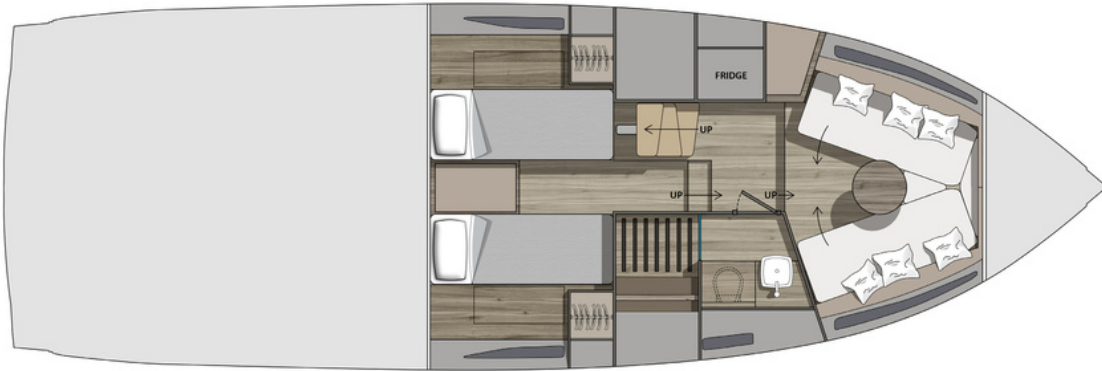

+33 4 93 87 80 92

+33 6 68 70 09 96

+33 6 63 27 34 71

contact@beaulieumarine.com

www.beaulieumarine.com