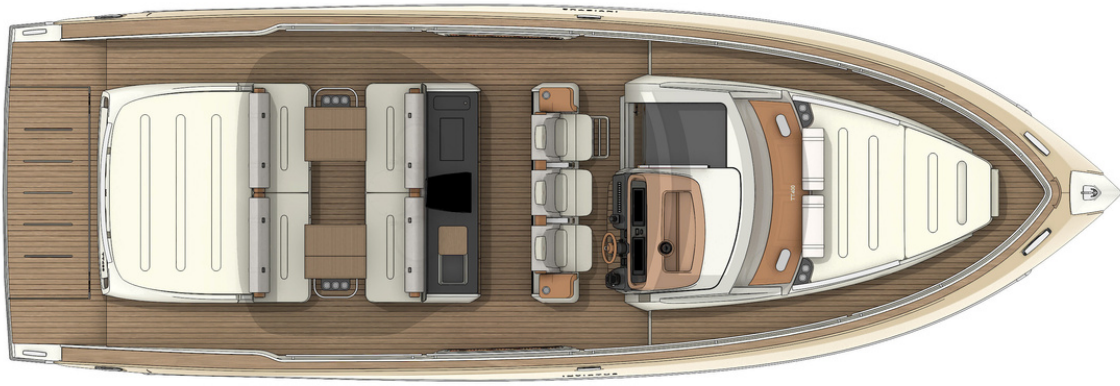

TT 420

Characteristics

Engine : Volvo Penta diesel
2 x 320hp / 2 x 440hp

Length : 12.3 m
Person capacity : 14
Berth : 4

Equipments

Bow thruster
Carbon hard-top
Cabin fridge 200 l
Fusion Sound System
GPS
Hangar compartment

Options

Air conditioning
Garmin VHF
Autopilot
Hydraulic platform
Aft gates

And more...

FROM 690 000 € TTC
2023

+33 4 93 87 80 92

+33 6 68 70 09 96

+33 6 63 27 34 71

contact@beaulieumarine.com