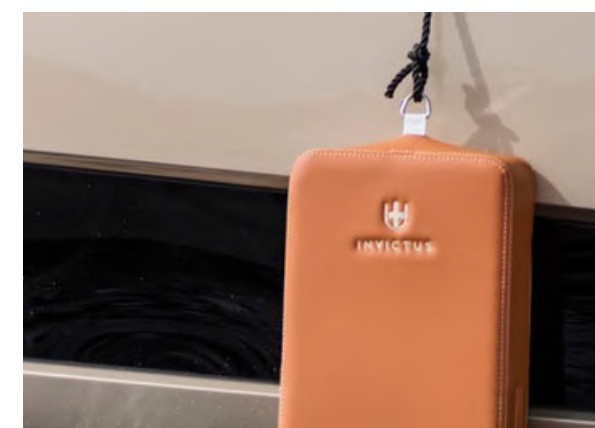

OPENABLE FENDERS DÉFENSES OUVRABLES

ART. 04006033 - 34 - 35 - 36 - 37

Différentes variantes de couleurs et de modèles, pour s'adapter à tout type de coque et de teinte : un pare-battage traditionnel et un déployable, pour assurer la protection de la coque sur une plus grande hauteur. Les deux modèles sont en cuir, avec un logo brodé contrasté et des détails en acier chromé.