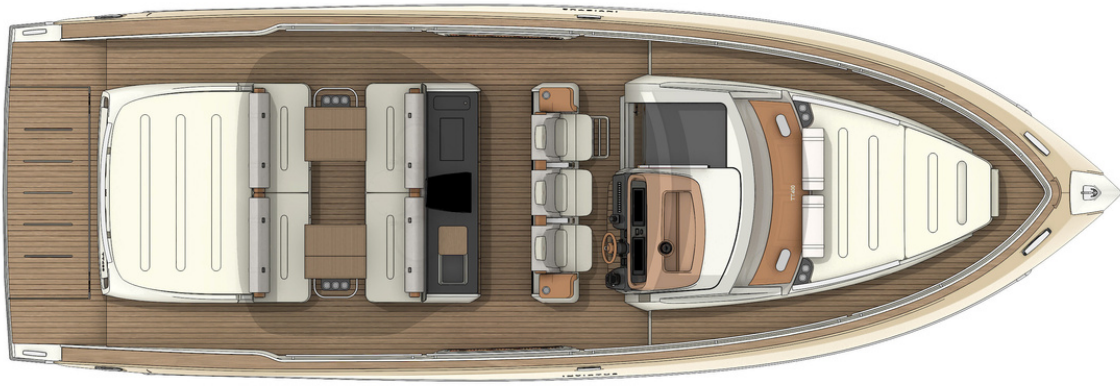

+33 4 93 87 80 92

+33 6 68 70 09 96

+33 6 63 27 34 71

contact@beaulieumarine.com

www.beaulieumarine.com