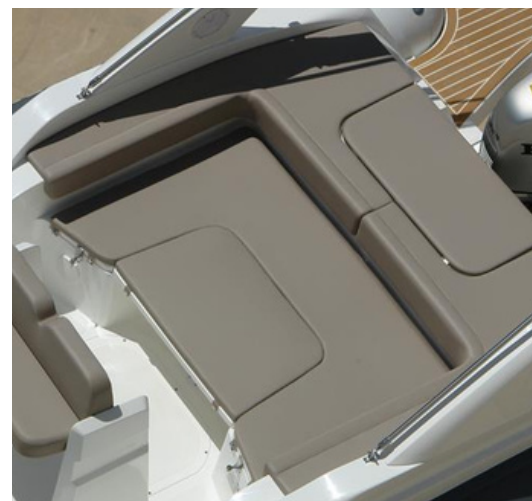

## SPECIFICATIONS

200 hp  
7.45 meters  
10 guests

## EQUIPMENTS

Sunbathing  
Bimini  
Swimming ladder  
Deck shower  
Fridge  
Table  
GPS

And more...