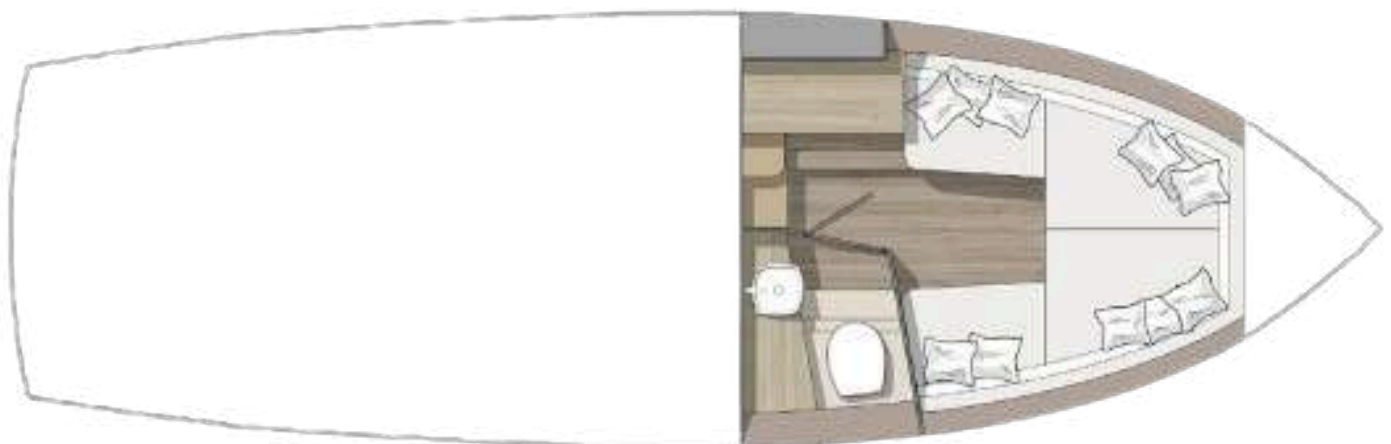

Invictus Yacht GT280

2022
180 000 EUR

Beaulieu-sur-mer
VAT Paid

Martial Barey
+33 6 68 70 09 96

DECK PLAN

Lower deck