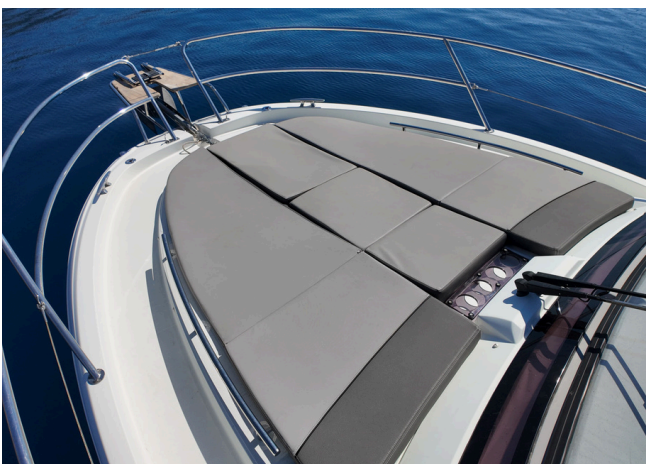

Jeanneau Cap Camarat 10.5 WA

2018
139 000 EUR

Beaulieu-sur-mer
VAT Paid

Martial Barey
+33 6 68 70 09 96

PHOTOS